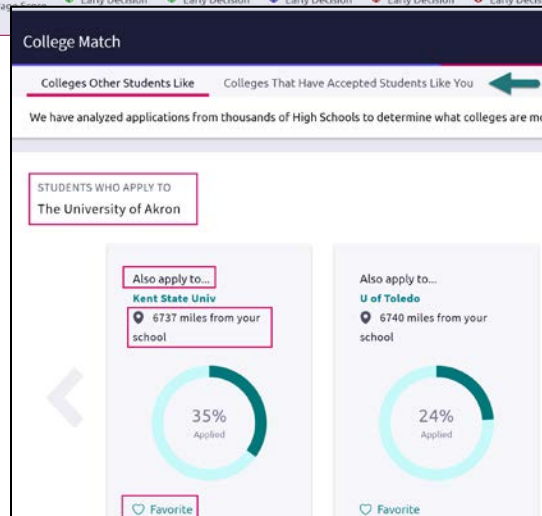

College Match

See and quickly favorite the other schools that students are applying to when they have also applied to a school from your favorites list. Additionally, check out other colleges that have accepted students with stats like your own.