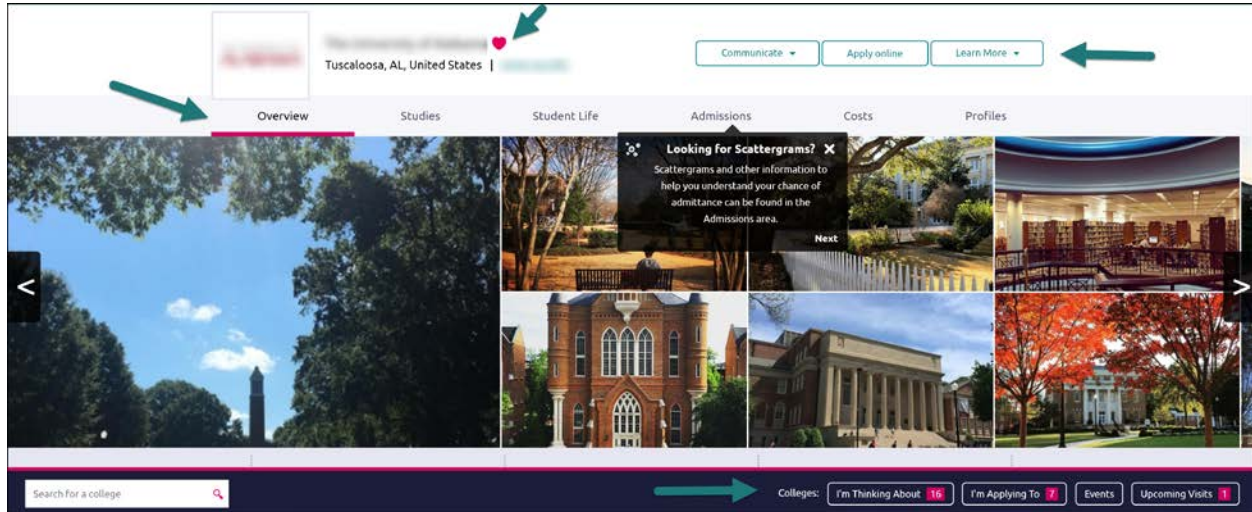

College Lookup

Lookup and favorite school(s) by name, country, state, or college group.

College Lookup Search for colleges

Look up by name 2 selected [SAVE SELECTION](#)

+ = extended profile available

College	Location
<input type="checkbox"/> Bard College at Simon's Rock	Great Barrington, MA
<input type="checkbox"/> + Bates College	Lewiston, ME
<input checked="" type="checkbox"/> + Bennington College	Bennington, VT
<input type="checkbox"/> + Bentley University	Waltham, MA
<input checked="" type="checkbox"/> Bowdoin College	Brunswick, ME

Look up by country N/A

Look up by state N/A

Look up by college group N/A

Look up by college name

A B C D E F G H I J K L M N
 O P Q R S T U V W X Y Z

College Profile Pages

When a search is completed, the schools that are a part of the results can be researched further by accessing the college's profile. From a search result, click the college of interest to open its college profile.

1. Click the **heart icon** to favorite the school and add it to your list of Colleges I'm Thinking About.
2. Use the **tabs** (Overview, Studies, Student Life, etc.) to learn more about these areas.
3. **Communicate, Apply Online, or Learn More** using the provided buttons on the page.
4. Located at the bottom of the page, use the buttons to **navigate** to those areas specified in Naviance Student (Colleges I'm Thinking About, Applying To, etc.).

The **Overview** tab provides general information about the school, including the information seen below.

You can find Scattergrams and other admission information on the **Admissions** tab.

College Research